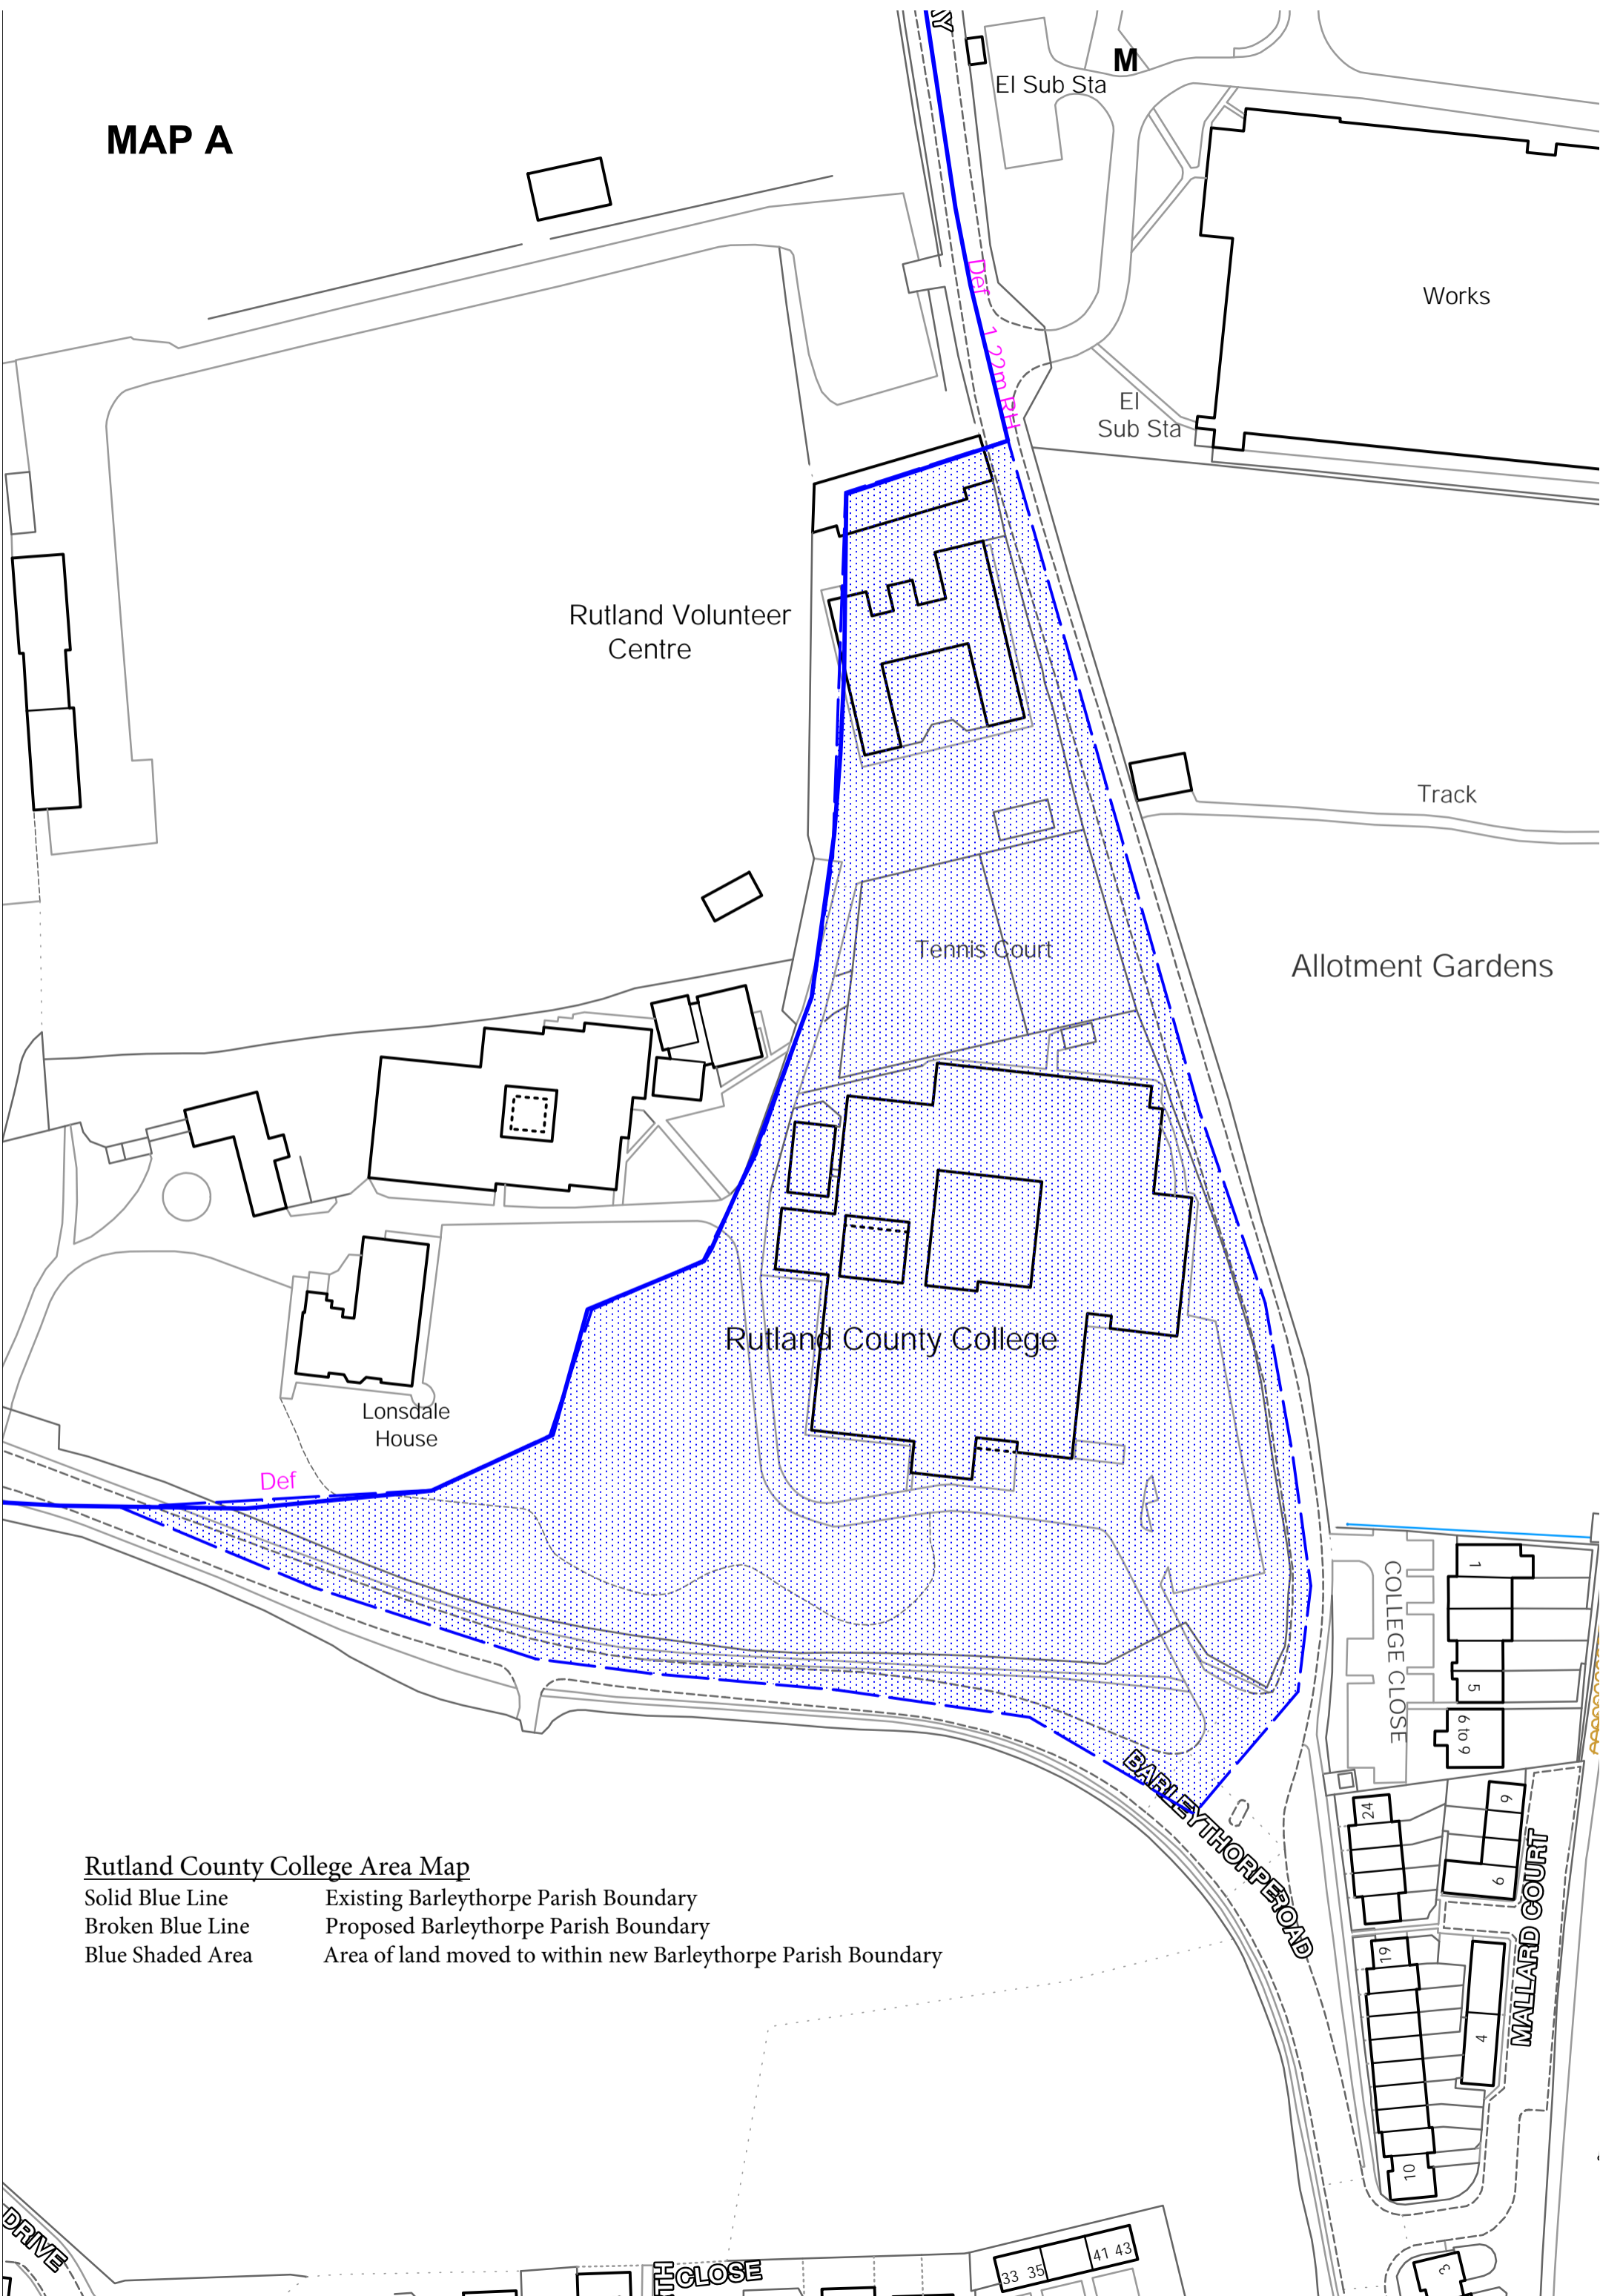

MAP A

Rutland County College Area Map

- Solid Blue Line Existing Barleythorpe Parish Boundary
- Broken Blue Line Proposed Barleythorpe Parish Boundary
- Blue Shaded Area Area of land moved to within new Barleythorpe Parish Boundary

MAP B

Catmose College Area Map

- Solid Orange Line Existing Oakham North West (ONW) Boundary
- Broken Orange Line Proposed ONW Boundary
- Orange Shaded Area Area of land moved to within new ONW Parish Boundary

MAP C

Hawksmead Park Employment Land

- Solid Blue Line
- Broken Blue Line
- Blue Shaded Area
- Existing Barleythorpe Parish Boundary
- Proposed Barleythorpe Parish Boundary
- Area of land moved to within new Barleythorpe Parish Boundary

Lands End Way Roundabout Area

- Solid Orange Line Existing Oakham North West (ONW) Boundary
- Broken Orange Line Proposed ONW Boundary
- Orange Shaded Area Area of land moved to within new ONW Parish Boundary