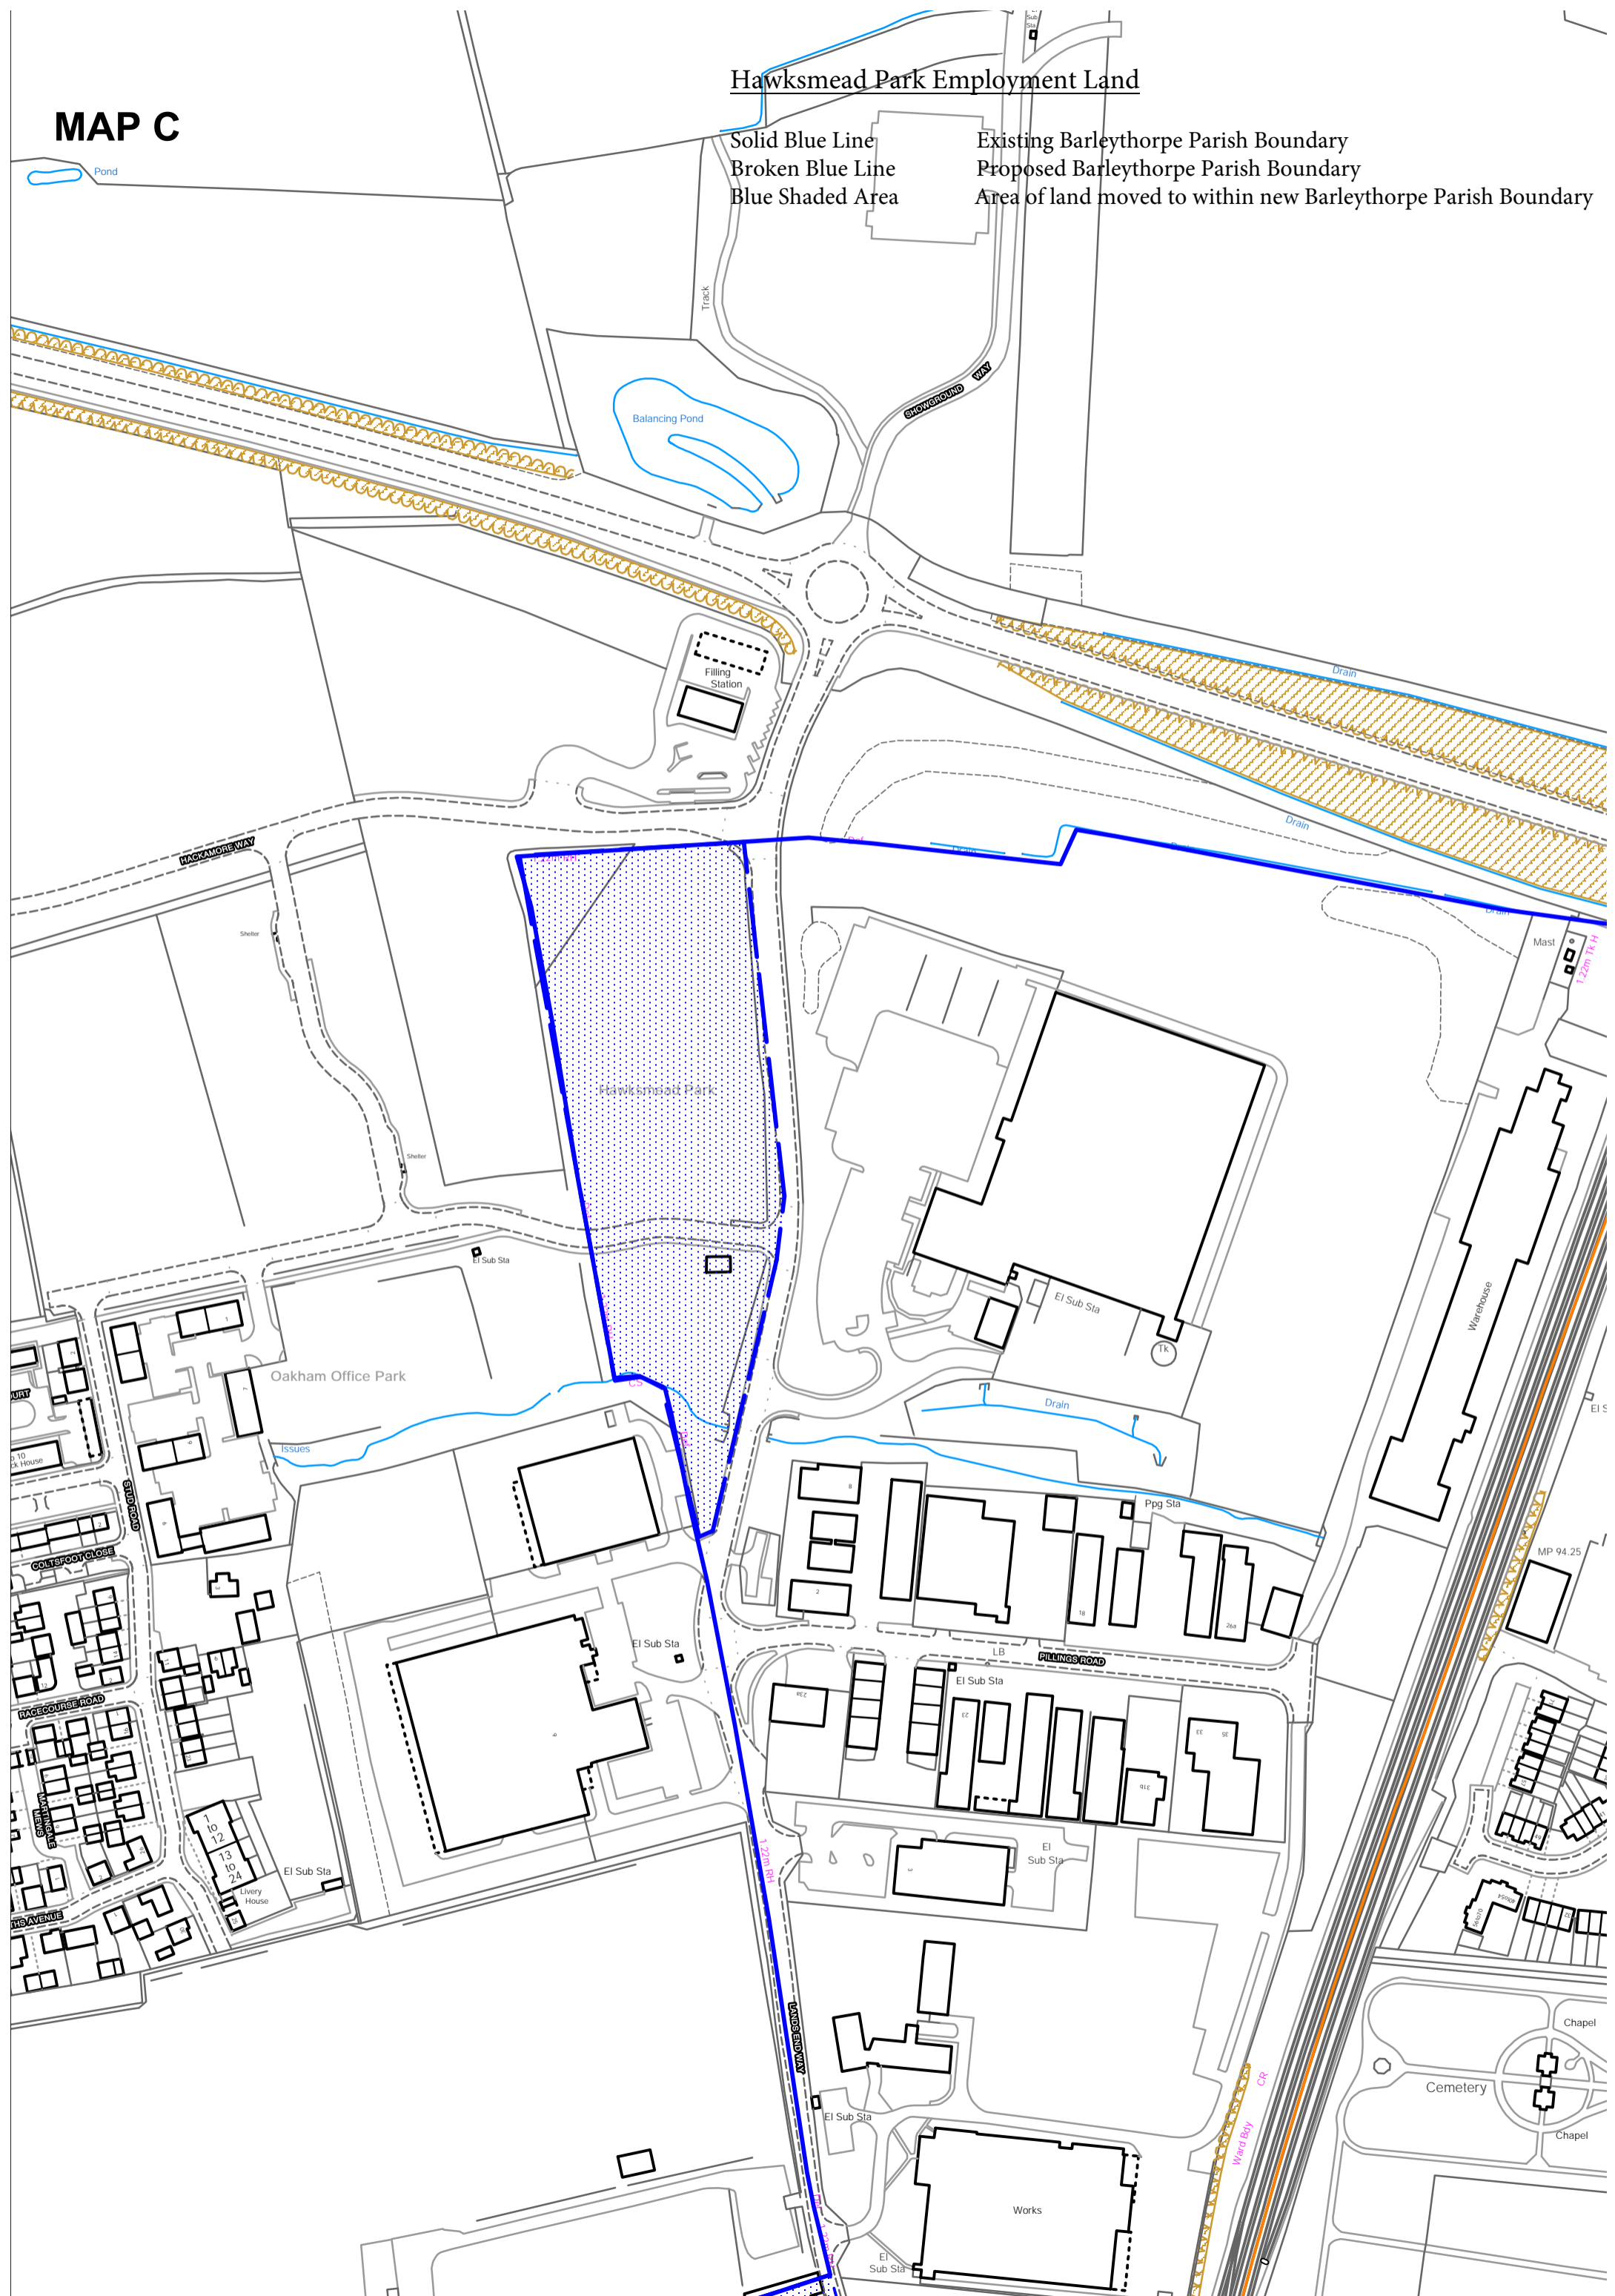

MAP A

Rutland County College Area Map

- Solid Blue Line Existing Barleythorpe Parish Boundary
- Broken Blue Line Proposed Barleythorpe Parish Boundary
- Blue Shaded Area Area of land moved to within new Barleythorpe Parish Boundary

MAP B

Catmose College Area Map

- Solid Orange Line Existing Oakham North West (ONW) Boundary
- Broken Orange Line Proposed ONW Boundary
- Orange Shaded Area Area of land moved to within new ONW Parish Boundary

MAP C

Hawksmead Park Employment Land

- Solid Blue Line
- Broken Blue Line
- Blue Shaded Area
- Existing Barleythorpe Parish Boundary
- Proposed Barleythorpe Parish Boundary
- Area of land moved to within new Barleythorpe Parish Boundary

Lands End Way Roundabout Area

- Solid Orange Line Existing Oakham North West (ONW) Boundary
- Broken Orange Line Proposed ONW Boundary
- Orange Shaded Area Area of land moved to within new ONW Parish Boundary