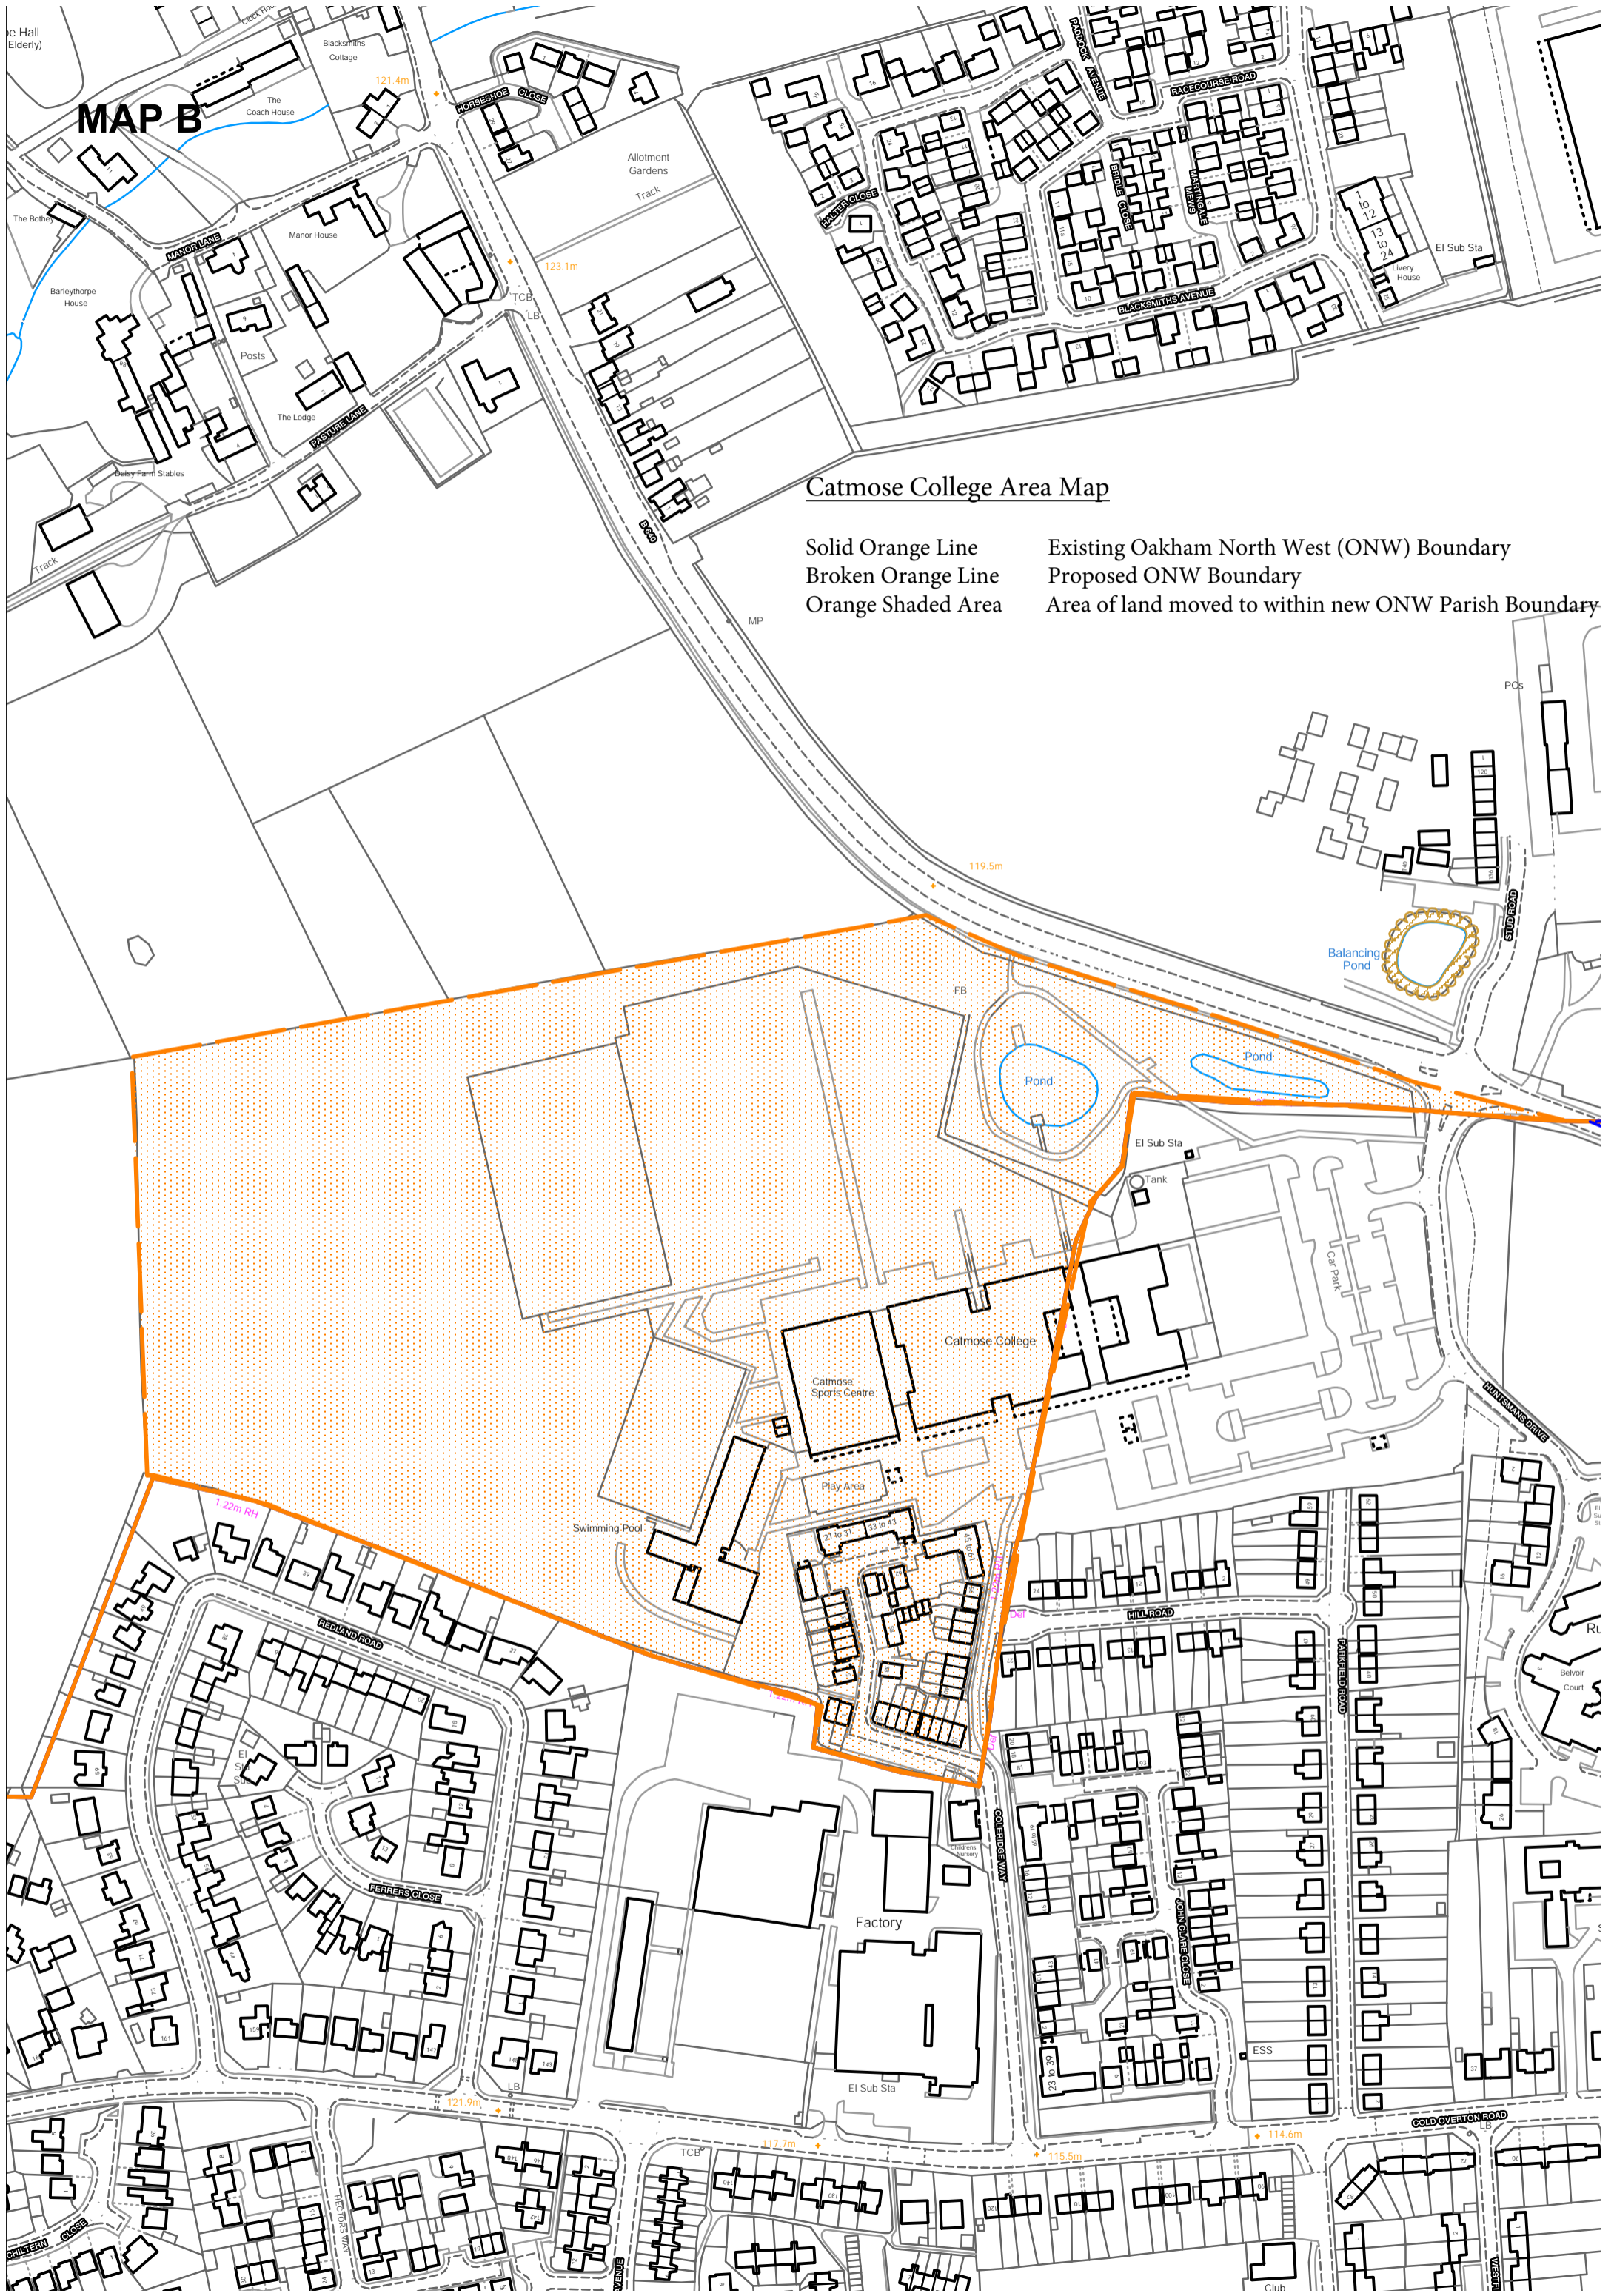

MAP A

Rutland County College Area Map

- Solid Blue Line Existing Barleythorpe Parish Boundary
- Broken Blue Line Proposed Barleythorpe Parish Boundary
- Blue Shaded Area Area of land moved to within new Barleythorpe Parish Boundary

MAP B

Catmose College Area Map

- Solid Orange Line Existing Oakham North West (ONW) Boundary
- Broken Orange Line Proposed ONW Boundary
- Orange Shaded Area Area of land moved to within new ONW Parish Boundary

MAP C

Hawksmead Park Employment Land

- Solid Blue Line
- Broken Blue Line
- Blue Shaded Area
- Existing Barleythorpe Parish Boundary
- Proposed Barleythorpe Parish Boundary
- Area of land moved to within new Barleythorpe Parish Boundary

Lands End Way Roundabout Area

- Solid Orange Line Existing Oakham North West (ONW) Boundary
- Broken Orange Line Proposed ONW Boundary
- Orange Shaded Area Area of land moved to within new ONW Parish Boundary